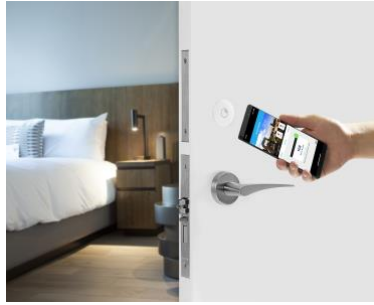

Seminole Hard Rock Hotel & Casino Hollywood, Florida

ASSA ABLOY
Global Solutions

Luxury integrated casino resort implements VingCard Essence door locks at newly constructed Guitar Hotel and VingCard Signature RFID at The Oasis Tower at Seminole Hard Rock Hotel & Casino Hollywood to ensure guest safety and seamless access throughout resort environment.

Challenge:

Seeking to ensure the highest level of safety at the Guitar Hotel and Oasis Tower, Seminole Hard Rock Hotel & Casino Hollywood, Florida, sought out a security access solution that could offer the latest standard in security technology while at the same time ensuring a hassle-free environment for guests. Resort leadership also desired a solution that could blend in seamlessly with each hotel's unique design while also being able to effortlessly adapt as industry needs change.

Solution:

Constructed to resemble back-to-back guitars, the 638-guestroom Guitar Hotel serves as an upscale property featuring a modern luxury environment with mood lighting that is ideally suited towards the minimalistic design of VingCard Essence. A lock solution that encases all electronic components within the door itself leaving only a sleek door handle and RFID/BLE reader visible, VingCard Essence eliminates the unsightly appearance of more traditional door locks and is capable of blending in with, and even accentuating, a hotel's unique style. As a largescale resort boasting multiple hotels on-site, the resort further opted to install VingCard Signature RFID as part of the build-out of the 168-guestroom Oasis Tower. A solution also recognized for its stylish and modern appearance, Signature RFID is designed to be appropriate for both new construction and retrofit projects while ensuring that such locations are capable of ensuring guest safety with the latest in security technology abilities that the industry has to offer.