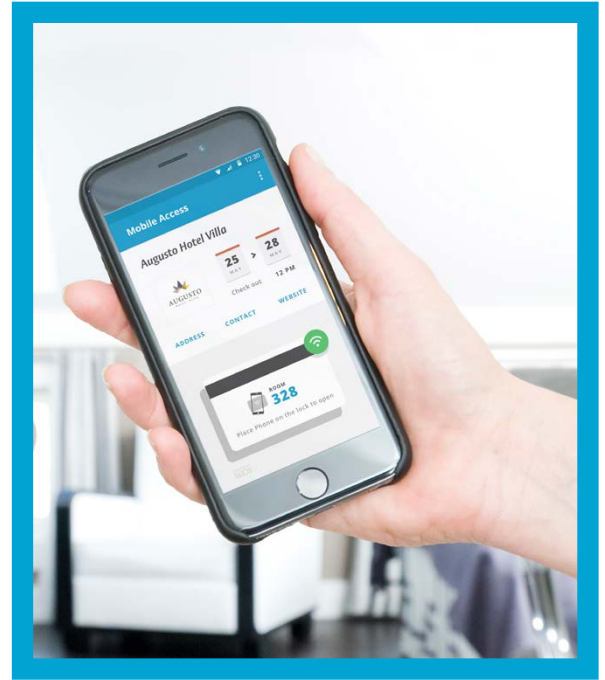

Secure Seos Technology

Seos® (Seos) is a breakthrough digital security ecosystem that represents a new way of thinking about end-user experiences. Seos provides a secure channel over any underlying communication protocol, such as NFC and Bluetooth. Android and iOS operating systems can support Seos, with the technology to leverage mobile phones and other smart devices as an ID credential, implementing a secure vault for digital identities.

The Seos protocol is derived from best in class cryptographic standards defined by NIST (National Institute of Standards). During provisioning of digital keys to the mobile device, Seos establishes a mutually authenticated channel between the provisioning service and the mobile device that ensures safe delivery of key material. During use of the credential, the same type of channel is established between the mobile device and the relying party application. This ensures a secure private transaction independent of Bluetooth, NFC or any other transport protocol.

Solutions that are powered by Seos offer the freedom to use your mobile device of choice – from smart cards to smartphones – for secure access to more applications and the confidence of best-in-class security and privacy protection. With solutions powered by Seos, customers have the potential to use any combination of smart phones, smart cards, tablets, wearables, bank cards, keyfobs, inlays and other smart devices to secure more of their applications than ever before.