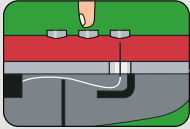

SPECIFICATIONS

THE HYDRAULIC DOOR MAKES THE OPERATION OF OPENING AND CLOSING THE DOOR SMOOTH, AND REDUCES THE RISK OF HANDS AND ITEMS GETTING CAUGHT IN THE DOOR.

ANTI-TAMPER LABYRINTHS OFFER HIGHER PROTECTION AGAINST MANIPULATION.