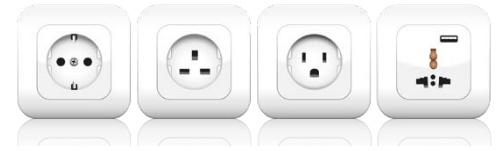

Elsafe Zenith Drawer is the ideal electronic safe that provides superior design flexibility, allowing placement inside drawers, cupboards or anywhere in the room that is most accessible and easy to use.

QUICK BATTERY CHANGE WITHOUT HAVING TO OPEN THE SAFE. SIMPLIFIES MAINTENANCE, SAVING TIME AND MONEY.

Elsafe Service Tools

A service tablet or a laptop is used with an interface cable and a unique service code. The service tool is also utilizing a software called Safelink for Windows for synchronizing programming between the service tools and safes. For instance, to securely override, uploading programs, change settings or transfer data to the electronic safes.

Power Outlets

Optional internal power outlet in different types (EU, UK, US or Universal with USB).

PinKey

PinKey is a compact electronic PIN code protected key to securely override and service Elsafe safes. This service tool must be combined with a USB docking cable and the Admin software to commission, service open a safe and print out events.